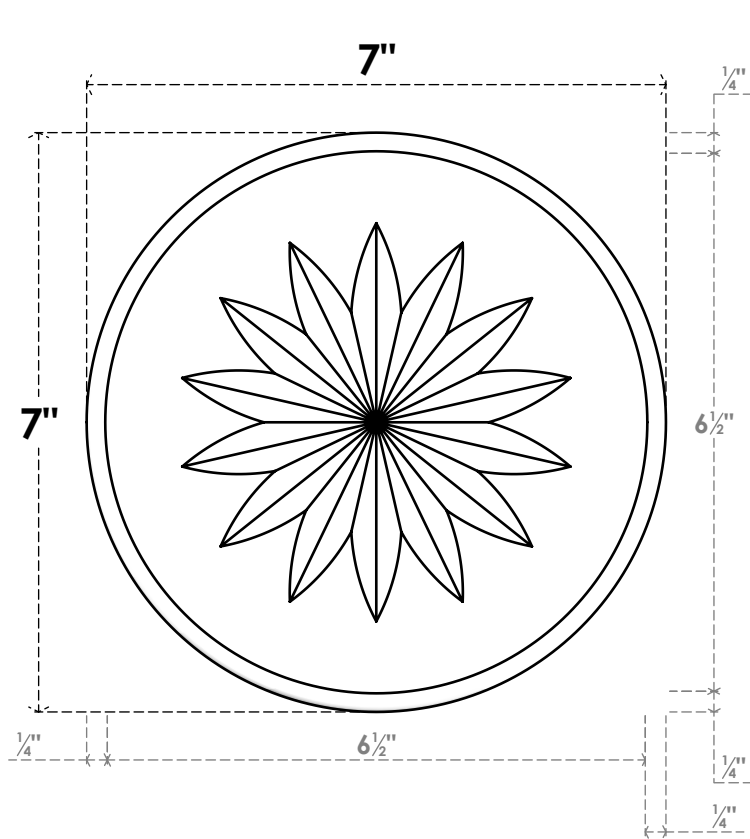

# ROSP070X070X050GRY11

7"W X 7"H X 1/2"P STANDARD GRAYSON FLOWER ROSETTE WITH ROUNDED EDGE,  
ARCHITECTURAL GRADE PVC

**FRONT**

**SIDE**

EKENA MILLWORK  
2300 WEST MAIN ST.  
CLARKSVILLE, TX 75426  
TOLL FREE: 866-607-0453  
WWW.EKENAMILLWORK.COM