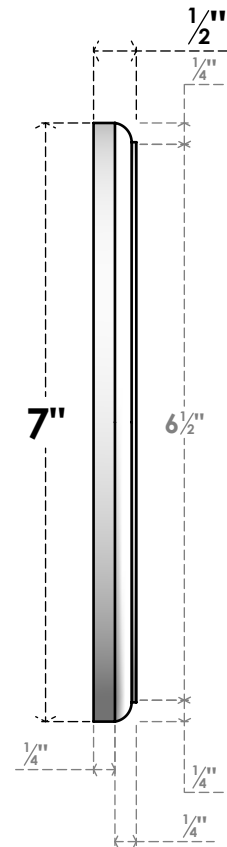

# ROSP070X070X050GRY11

7"W X 7"H X 1/2"P STANDARD GRAYSON FLOWER ROSETTE WITH ROUNDED EDGE,  
ARCHITECTURAL GRADE PVC

**FRONT**

**SIDE**

EKENA MILLWORK  
2300 WEST MAIN ST.  
CLARKSVILLE, TX 75426  
TOLL FREE: 866-607-0453  
WWW.EKENAMILLWORK.COM

#### NOTES

1. INSTALLATION TO BE COMPLETED IN ACCORDANCE WITH MANUFACTURER'S SPECIFICATIONS.
2. DRAWING MAY NOT BE TO SCALE
3. THIS DRAWING IS INTENDED FOR DESIGN AND PLANNING PURPOSES ONLY.
4. ALL INFORMATION CONTAINED HEREIN WAS CURRENT AT THE TIME OF DEVELOPMENT BUT MUST BE REVIEWED AND APPROVED BY THE PRODUCT MANUFACTURER TO BE CONSIDERED ACCURATE.
5. ARCHITECTURAL GRADE PVC PRODUCTS ARE MADE FROM EXPANDED CELLULAR PVC AND COME NATURALLY WHITE BUT MAY BE PAINTED